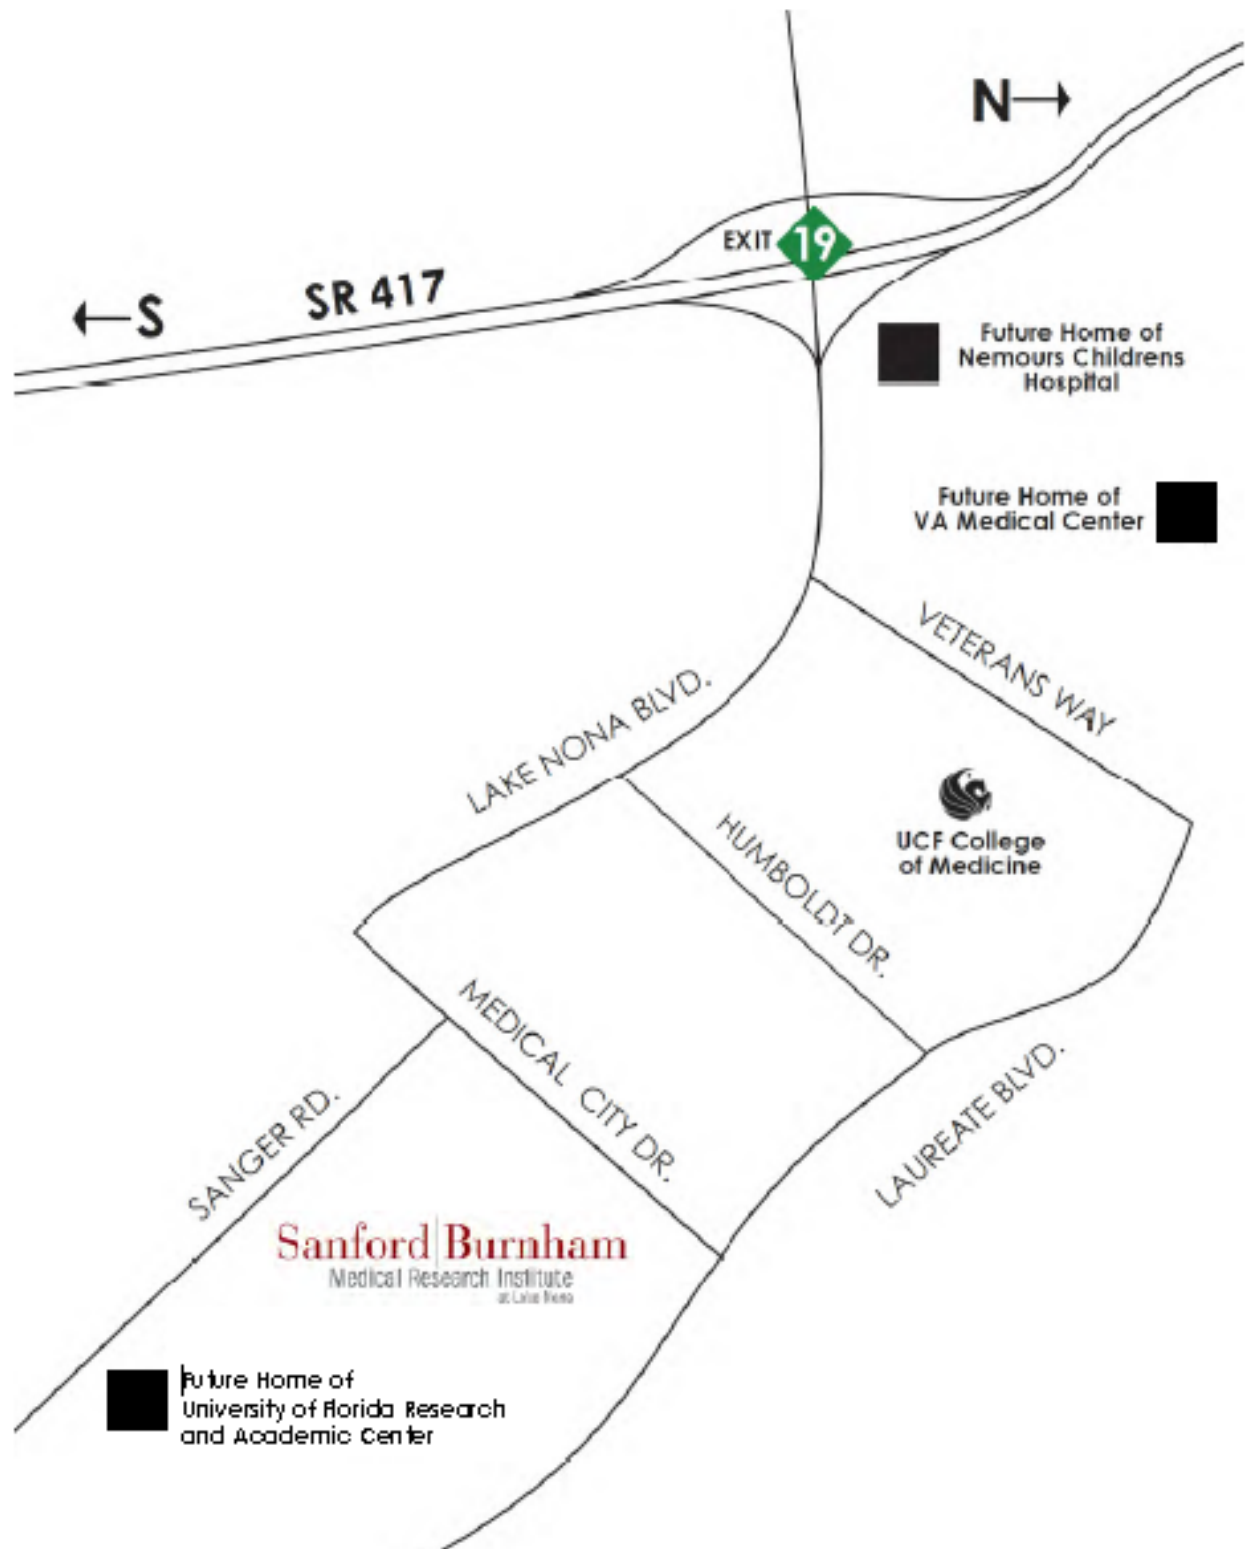

Florida Photonics Cluster – General Members Meeting

September 21, 2016

Hosts & Location:

Sanford Burnham Prebys at Lake Nona, Medical Discovery Institute
6400 Sanger Road, Orlando, FL
And Orlando EDC

Agenda – General Members Meeting

Directions to Sanford Burnham Prebys (SBP)

See map below. When you turn left on Medical City Drive, you will see the institute on the right. You will need to follow the street down to the second stop sign and turn right which will lead you behind the SBP building and into the employee parking lot where you can park in any empty space.

← S

SR 417

EXIT 19

N →

Future Home of Nemours Childrens Hospital

Future Home of VA Medical Center

LAKE NONA BLVD.

VETERANS WAY

UCF College of Medicine

HUMBOLDT DR.

MEDICAL CITY DR.

LAUREATE BLVD.

SANGER RD.

Sanford Burnham
Medical Research Institute
at Lake Nona

Future Home of University of Florida Research and Academic Center